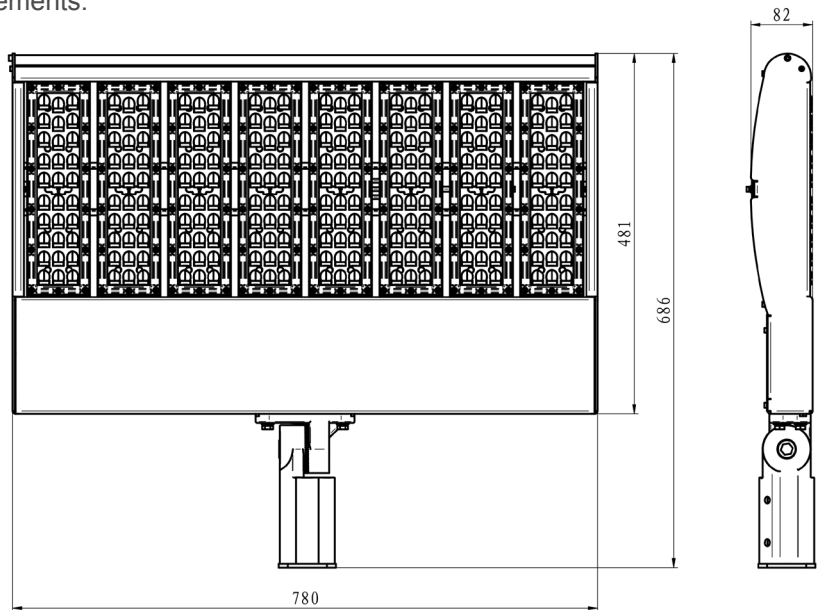

Product Benefits

- 155 Lumens per Watt
- 50,000 Hour Life Expectancy
- Advanced Energy Efficiency
- Philips Lumileds LED
- Excellent Light Uniformity
- 5000K Colour
- Instant Light
- IP66
- Aluminum Fixings
- Multiple Pole Mounting Options
- Minimal Obtrusive Light Spill and Luminous Intensity
- Spill Shields Available for Tight Restrictions