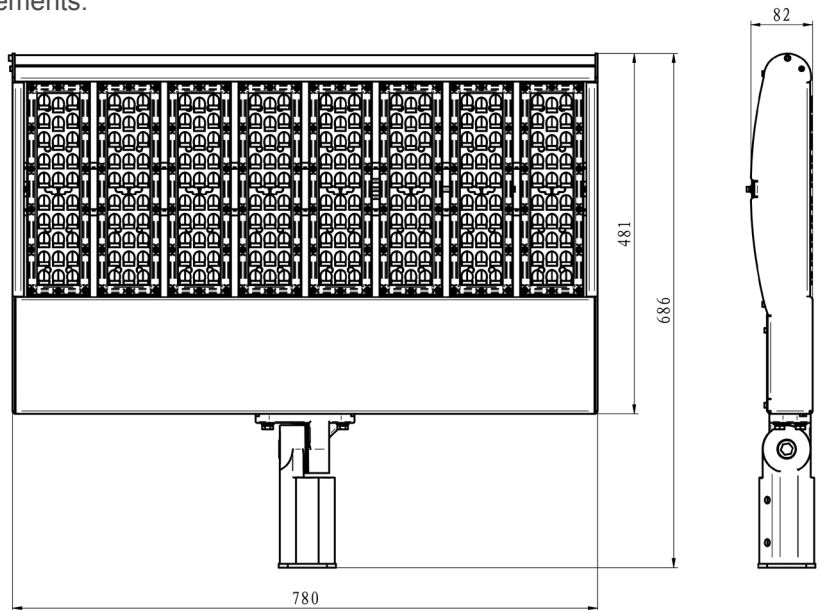

Product Benefits

- 155 Lumens per Watt
- 50,000 Hour Life Expectancy
- Advanced Energy Efficiency
- Philips Lumileds LED
- Excellent Light Uniformity
- 5000K Colour
- Instant Light
- IP66
- Aluminum Fixings
- Multiple Pole Mounting Options
- Minimal Obtrusive Light Spill and Luminous Intensity
- Spill Shields available for Tight Restrictions